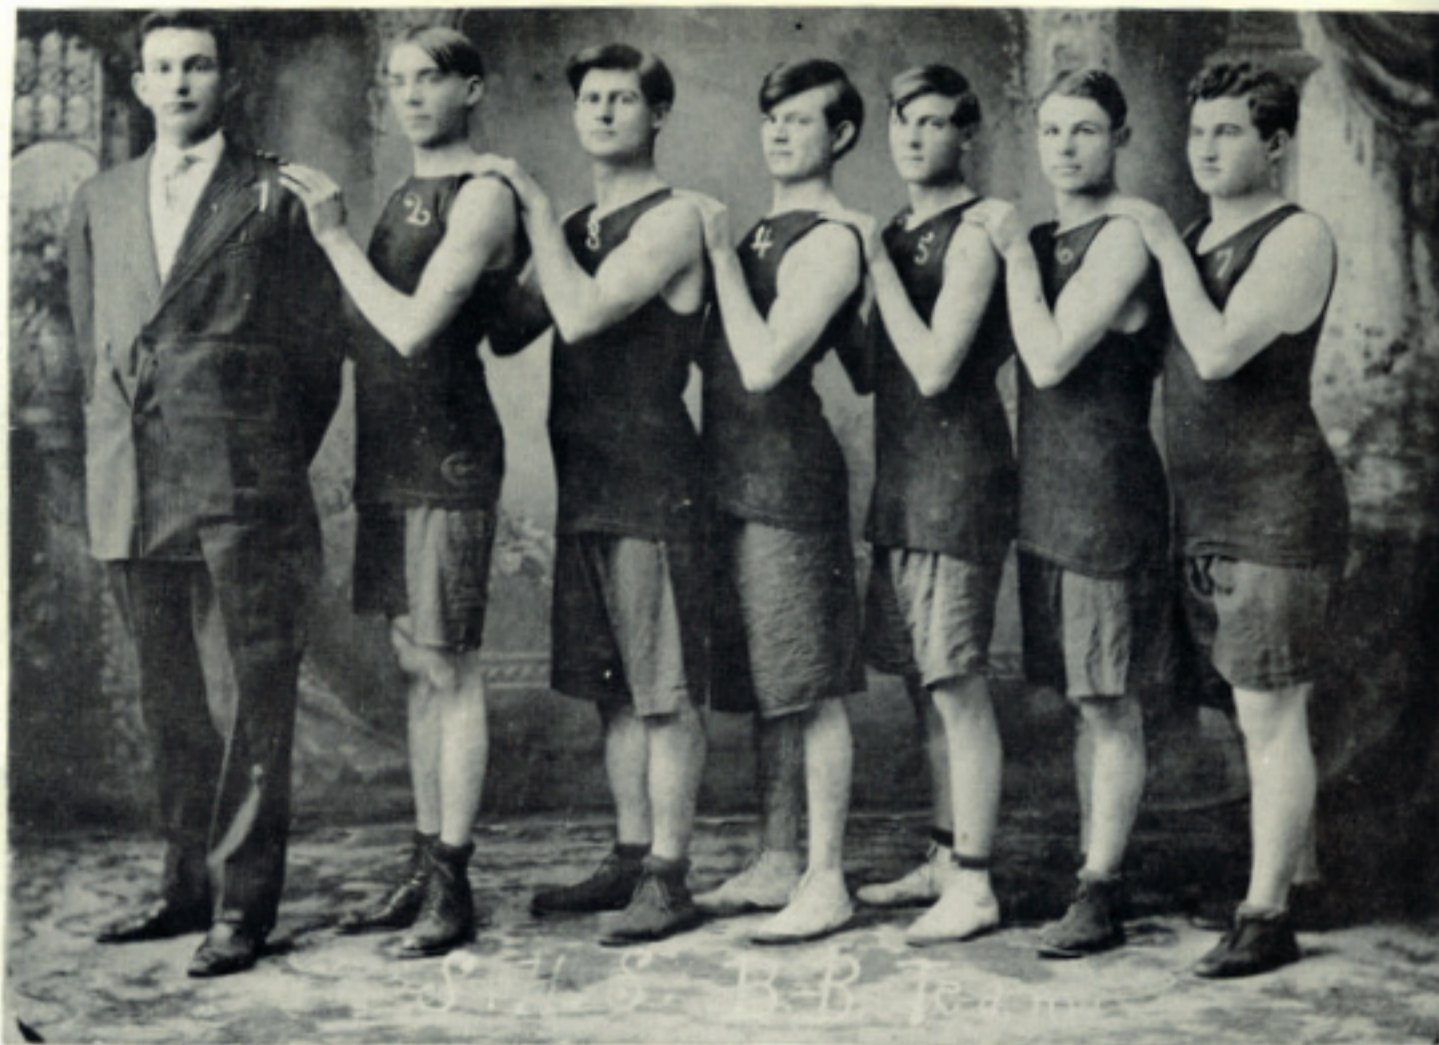

1882 - 1982 SENATH CENTENNIAL

Senath High School Basketball team in the early 1900's. Pictured are (l to r) Professor Chapman, Mgr., Brady Caneer - sub., John Sando, Edgar Jones, Cokey Browning, Witt Douglass, Capt., and Arthur McDaniel. Brady Caneer and Witt Douglass graduated in 1909.

8th GRADE - SENATH, MO. 1928

Bottom row - l to r - W. F. Powell, Wallace Montgomery, Tom Phillips, Wesley Pirtle, Lucille Douglass, Delaine French, Lucille Davidson, Mary Biard Story; top row - Lloyd Maxwell - teacher & coach, J. C.