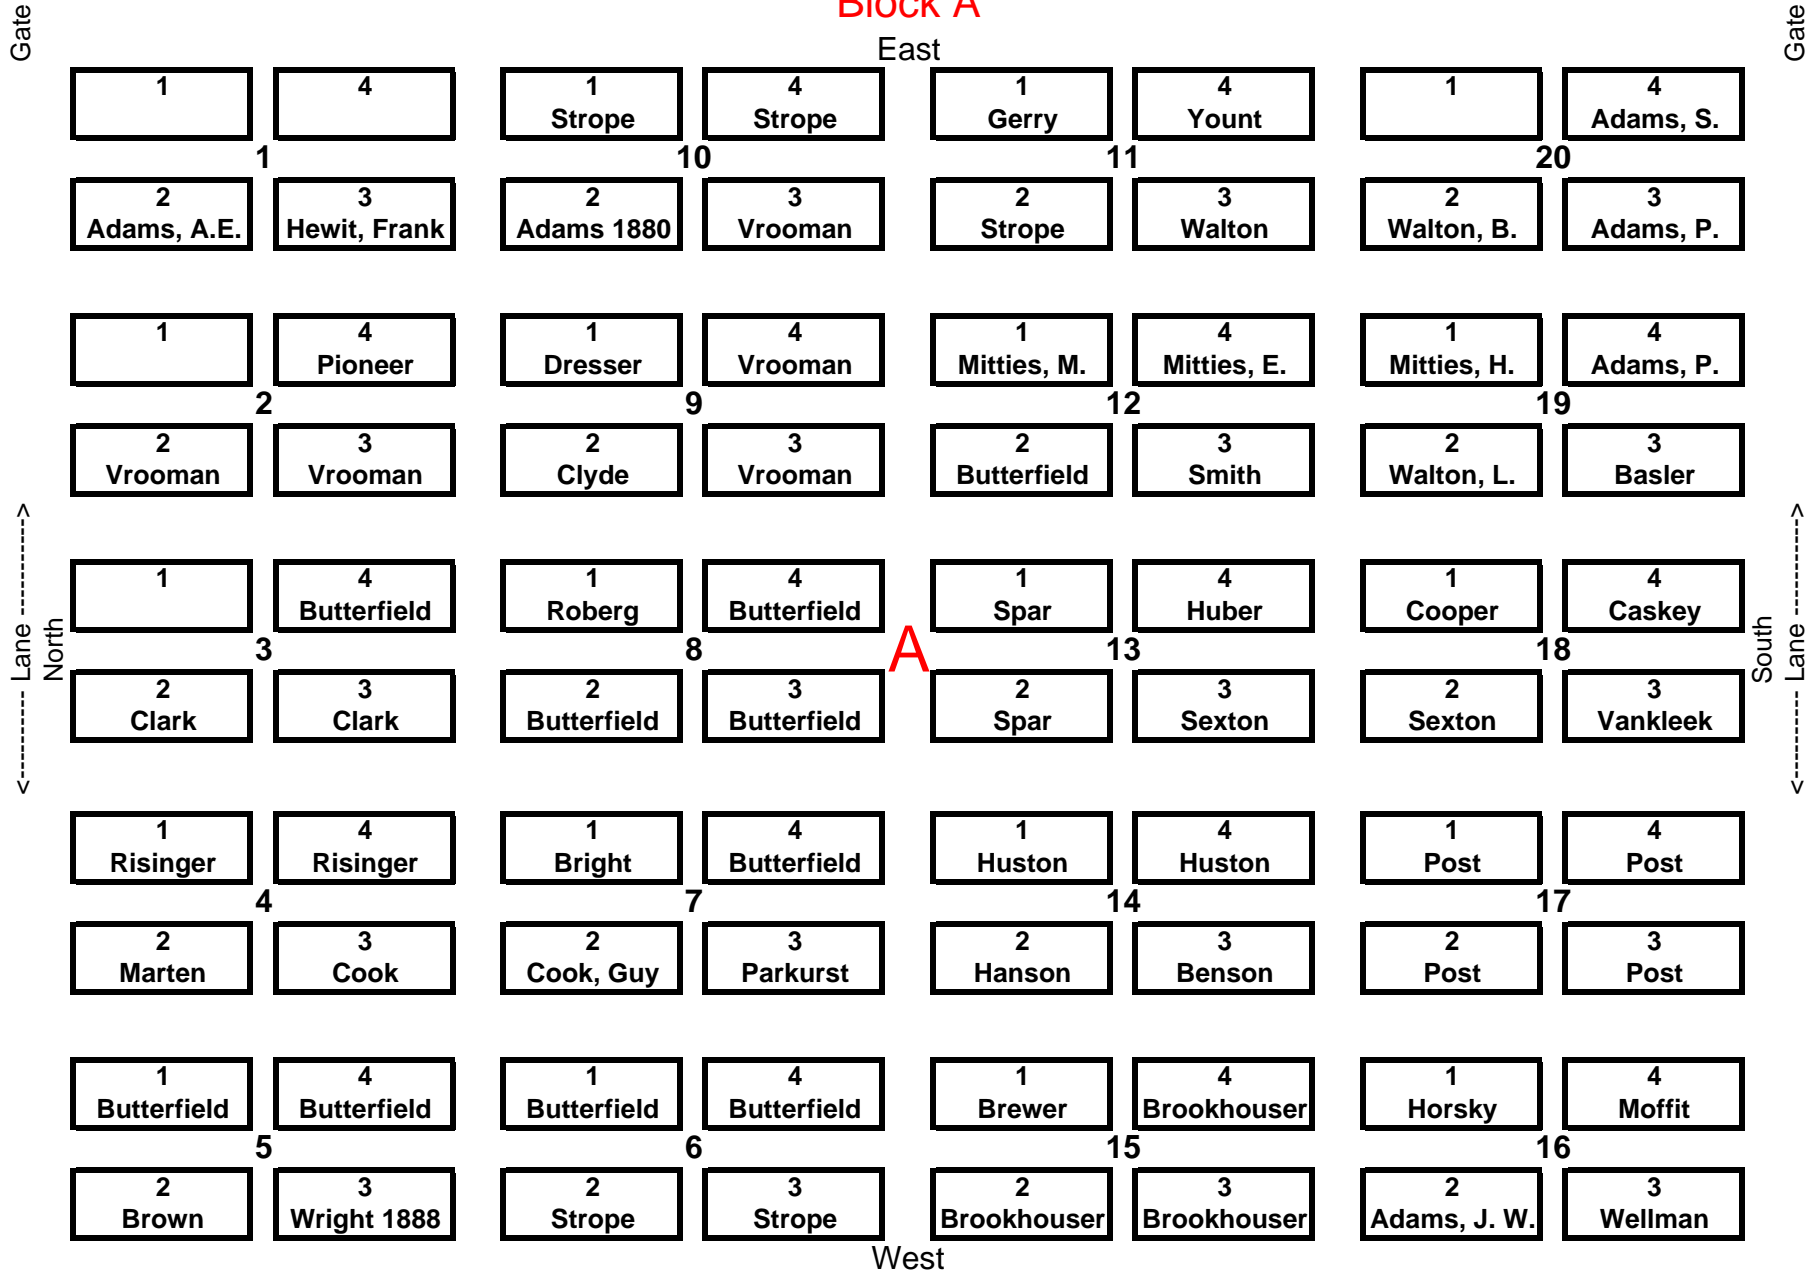

The Plat of  
Hope – Enterprise Cemetery  
Knox County, Nebraska

Compiled by Perry Adams

Edited for the web by Thomas Risinger

<http://www.rootsweb.com/~neknox/cemeteries/hope/H-E-Cem-Plat.pdf>

# Hope - Enterprise Cemetery

Knox County, Nebraska

## Block A

Hope - Enterprise Cemetery  
Knox County, Nebraska

Block B

East

	1 Sholes	4 Wheeler	1 Johnson	4 Vankleek	1 Anson	4 Wellman	1 Stauffer	4 Brookhouser	
	2 Sholes	3 Butterfield	2	3 Englegan	2 Hubbard	3 Riley, L.	2 Germond	3 Fredricks	
	1	4	1 Gentzler	4 Harvey	1 Whitmore	4 Whitmore	1 Brookhouser	4 Maple	
	2	3 Krueger	2 Krueger	3 Harvey	2 Burch, E.	3 Foreman, J.	2 Braman	3 Braman	
	1	4	1 Montgomery	4 Montgomery	1 Montgomery	4 Montgomery	1 Patterson	4 Patterson	
	2	3	2 Montgomery	3 Vanhorn	2 Vanhorn, H.	3 Vanhorn	2 VanHorn	3 Shan, J.	
	1	4	1	4	1 Jeffery, G.	4 Bragg, B.	1 Camp, F.	4 Irvin, H.	
	2	3	2	3	2	3 Bragg, G.	2	3 Civil War Vet.	
	1	4	1	4	1	4	1	4	
	2	3	2	3	2	3	2	3	

West

North  
Lane

South  
Lane

Hope - Enterprise Cemetery  
Knox County, Nebraska

Block C

East

Hope - Enterprise Cemetery  
Knox County, Nebraska

Block D