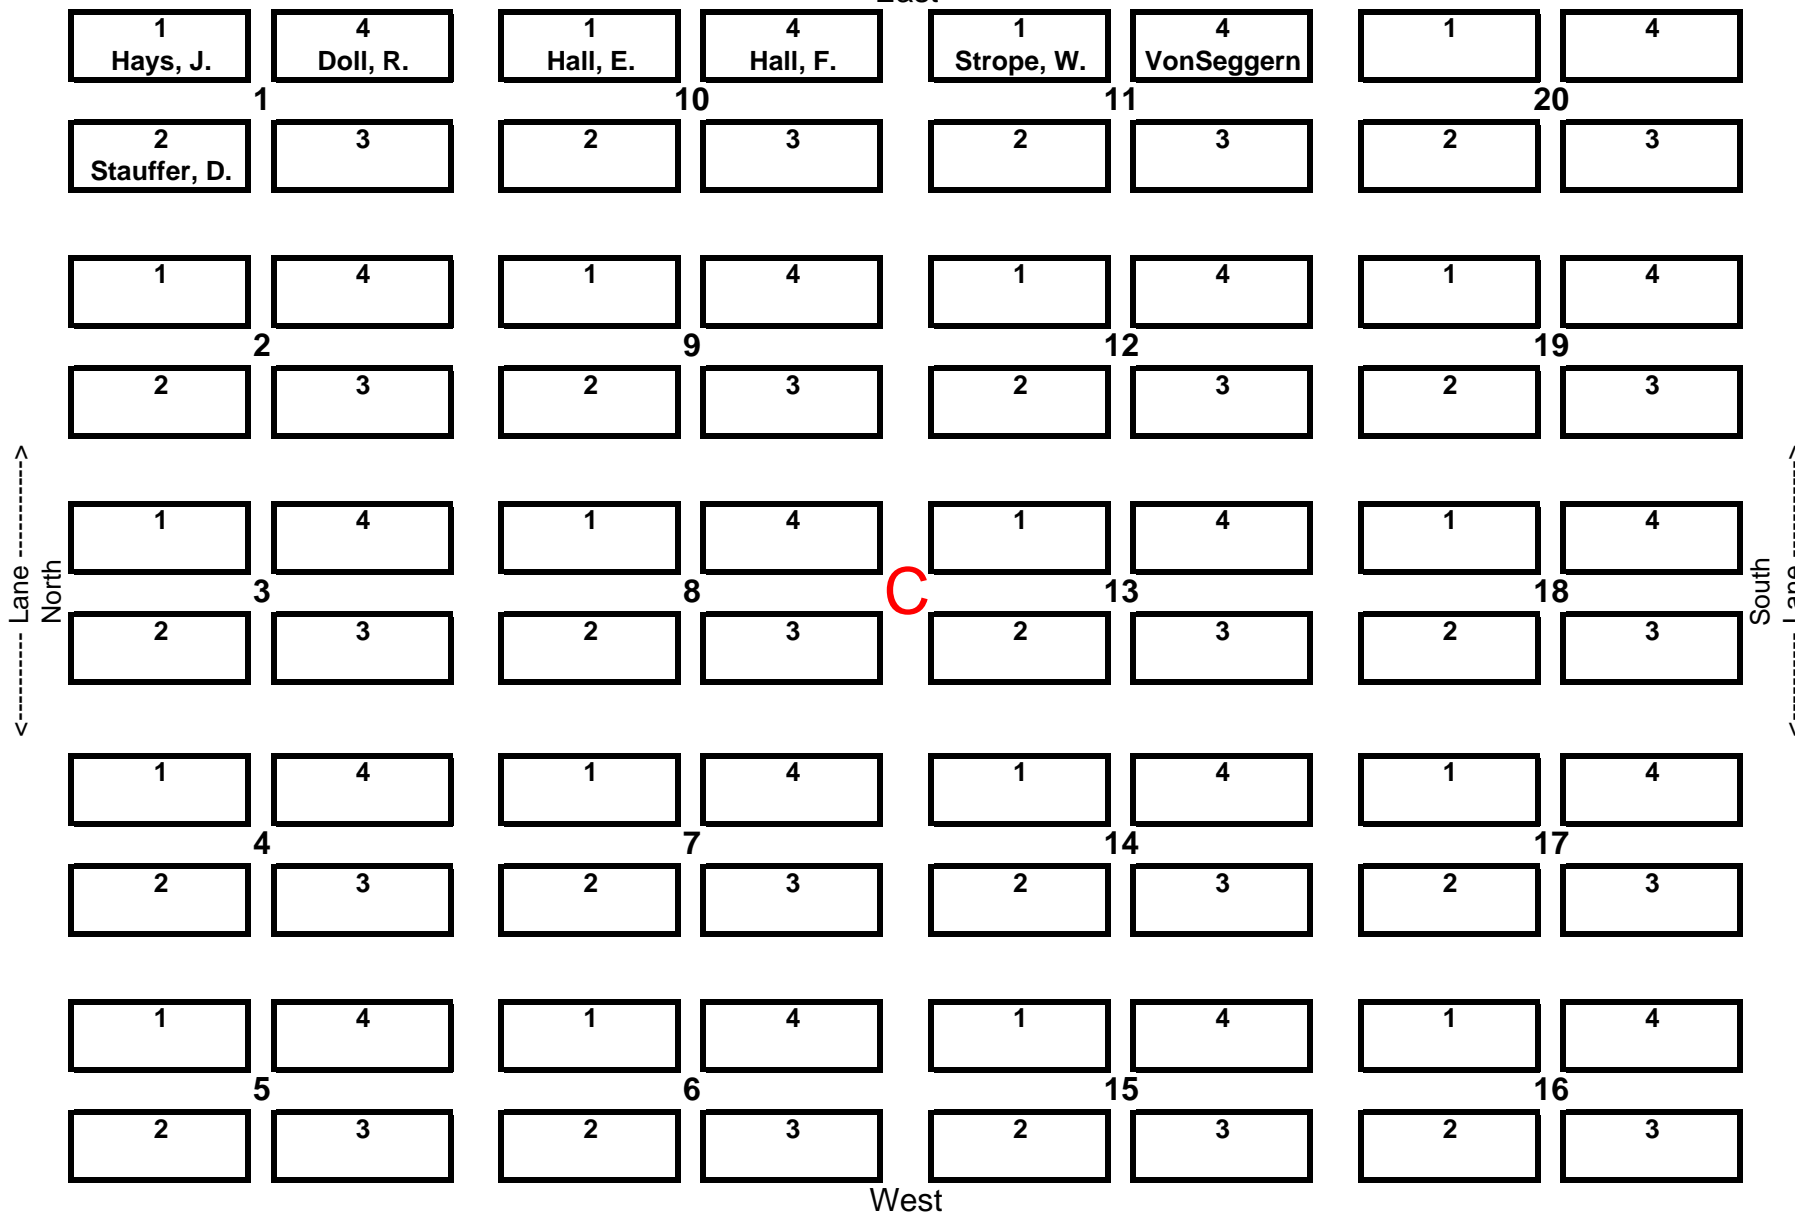

West

North  
Lane

South  
Lane

Hope - Enterprise Cemetery  
Knox County, Nebraska

Block C

East

Hope - Enterprise Cemetery  
Knox County, Nebraska

Block D