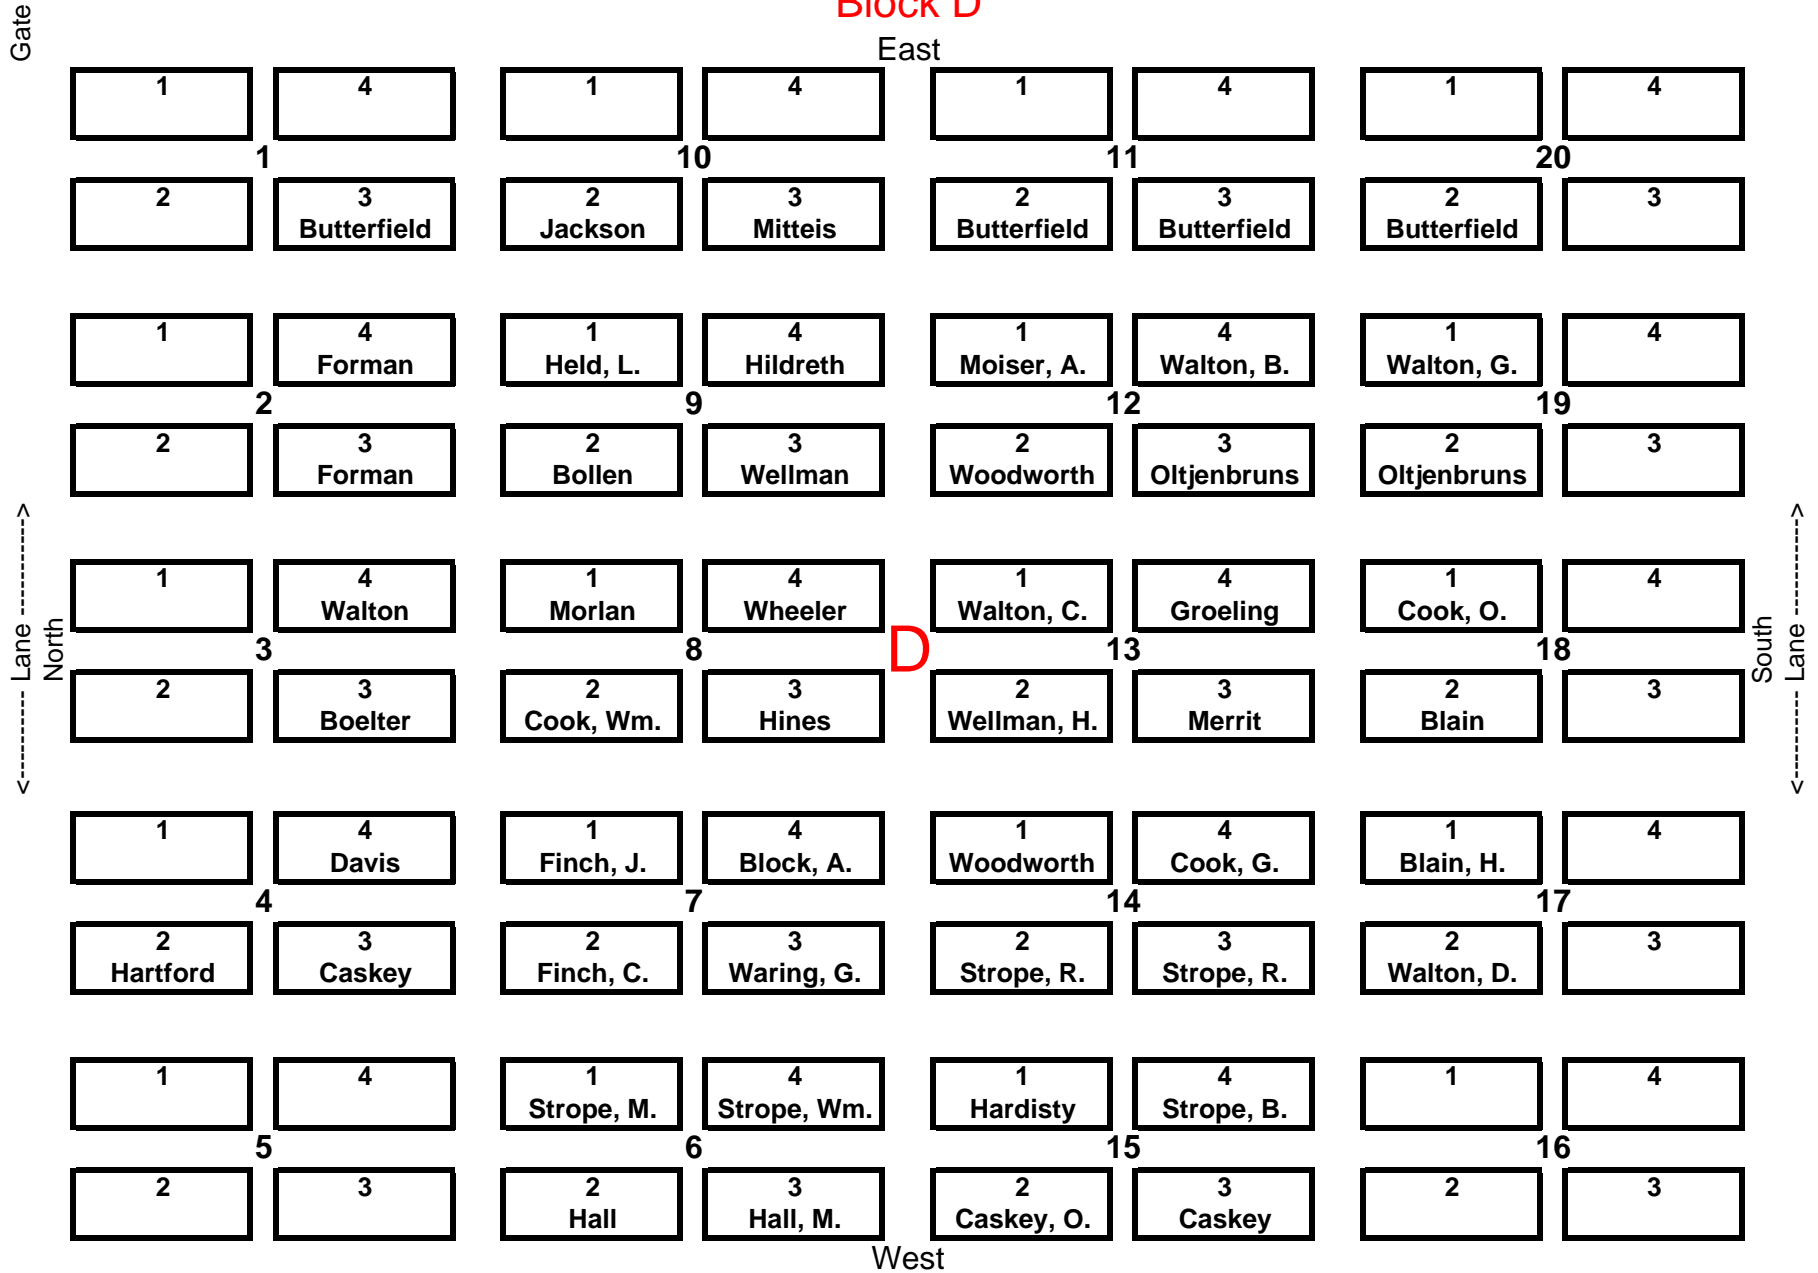

## Block A

Hope - Enterprise Cemetery  
Knox County, Nebraska

Block B

East

	1 Sholes	4 Wheeler	1 Johnson	4 Vankleek	1 Anson	4 Wellman	1 Stauffer	4 Brookhouser	
	2 Sholes	3 Butterfield	2	3 Englegan	2 Hubbard	3 Riley, L.	2 Germond	3 Fredricks	
	1	4	1 Gentzler	4 Harvey	1 Whitmore	4 Whitmore	1 Brookhouser	4 Maple	
	2	3 Krueger	2 Krueger	3 Harvey	2 Burch, E.	3 Foreman, J.	2 Braman	3 Braman	
	1	4	1 Montgomery	4 Montgomery	1 Montgomery	4 Montgomery	1 Patterson	4 Patterson	
	2	3	2 Montgomery	3 Vanhorn	2 Vanhorn, H.	3 Vanhorn	2 VanHorn	3 Shan, J.	
	1	4	1	4	1 Jeffery, G.	4 Bragg, B.	1 Camp, F.	4 Irvin, H.	
	2	3	2	3	2	3 Bragg, G.	2	3 Civil War Vet.	
	1	4	1	4	1	4	1	4	
	2	3	2	3	2	3	2	3	

West

North  
Lane

South  
Lane

Hope - Enterprise Cemetery  
Knox County, Nebraska

Block C

East

Hope - Enterprise Cemetery  
Knox County, Nebraska

Block D