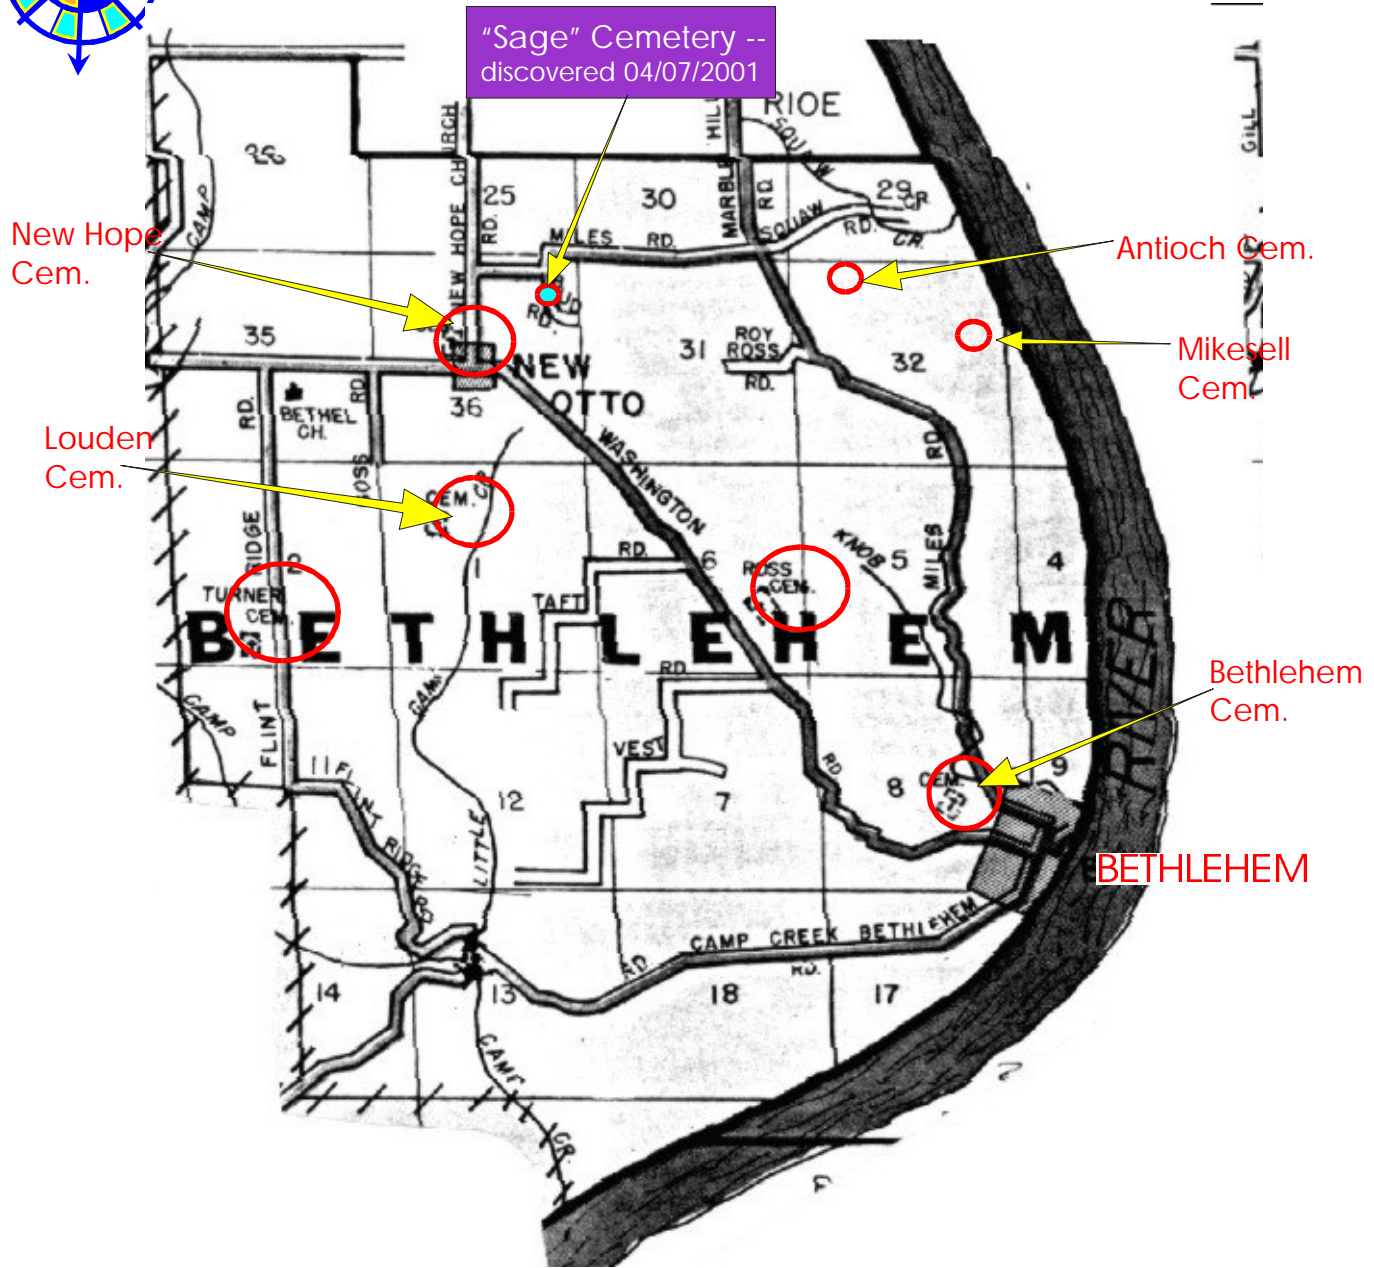

# Cemeteries of BETHLEHEM Township Clark County, Indiana

APRIL 7, 2001

## Known Cemeteries in Bethlehem Township

- |                            |                          |
|----------------------------|--------------------------|
| (1) Antioch Cemetery       | (7) Otto Cemetery **     |
| (2) Bethlehem Cemetery     | (8) Palmer Cemetery **   |
| (3) Camp Creek Cemetery ** | (9) Patterson Cemetery   |
| (4) Louden Cemetery        | (10) Ross Cemetery       |
| (5) Mikesell Cemetery      | (11) "Sage" Cemetery *** |
| (6) New Hope Cemetery      | (12) Turner Cemetery     |

\* Exact location unknown

\*\* On Indiana State Library Cemetery Database; no further info at this time.

\*\*\* Discovered 4/7/2001 by LuAnne Stahly; one stone read with surname "SAGE".

**Clark County Cemetery Preservation Committee**