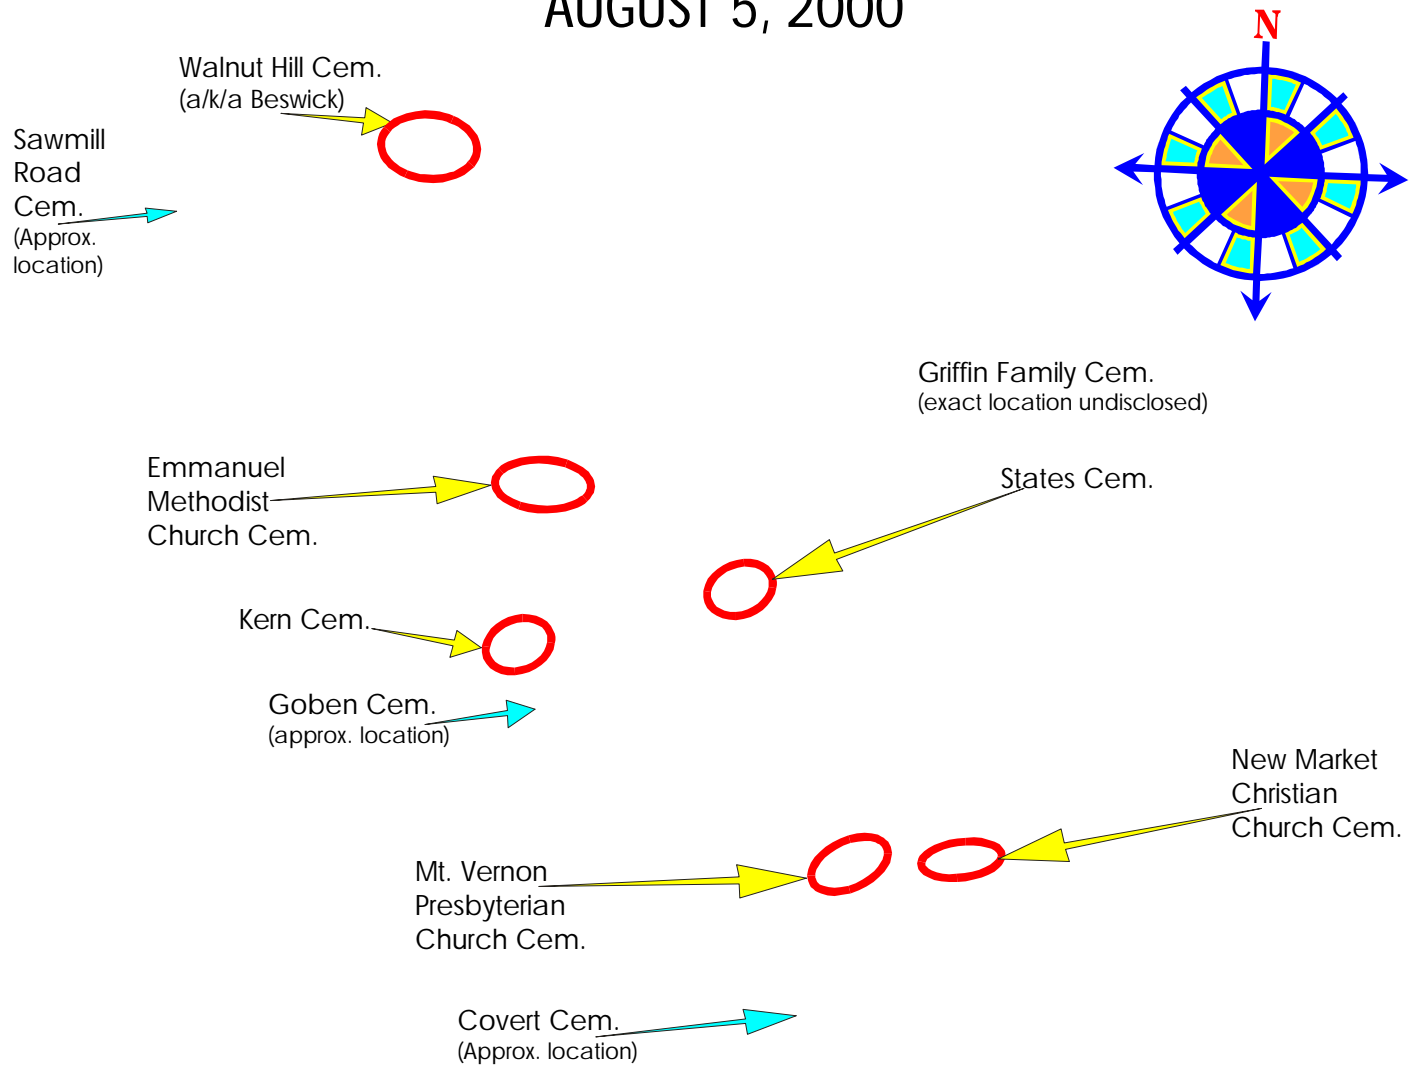

Cemeteries of OREGON TOWNSHIP, Clark County, Indiana AUGUST 5, 2000

KNOWN CEMETERIES IN OREGON TWP.:

- Beswick Cemetery (a/k/a Walnut Hill Cemetery)
- Covert Cemetery
- Emmanuel United Methodist Church Cemetery
- Goben Cemetery
- Kern Cemetery
- Mt. Vernon Presbyterian Church Cemetery
(a/k/a New Market Presbyterian Cemetery)
- New Market Christian Church Cemetery
- Sawmill Road Cemetery
- States Cemetery
- Webb Farm Cemetery