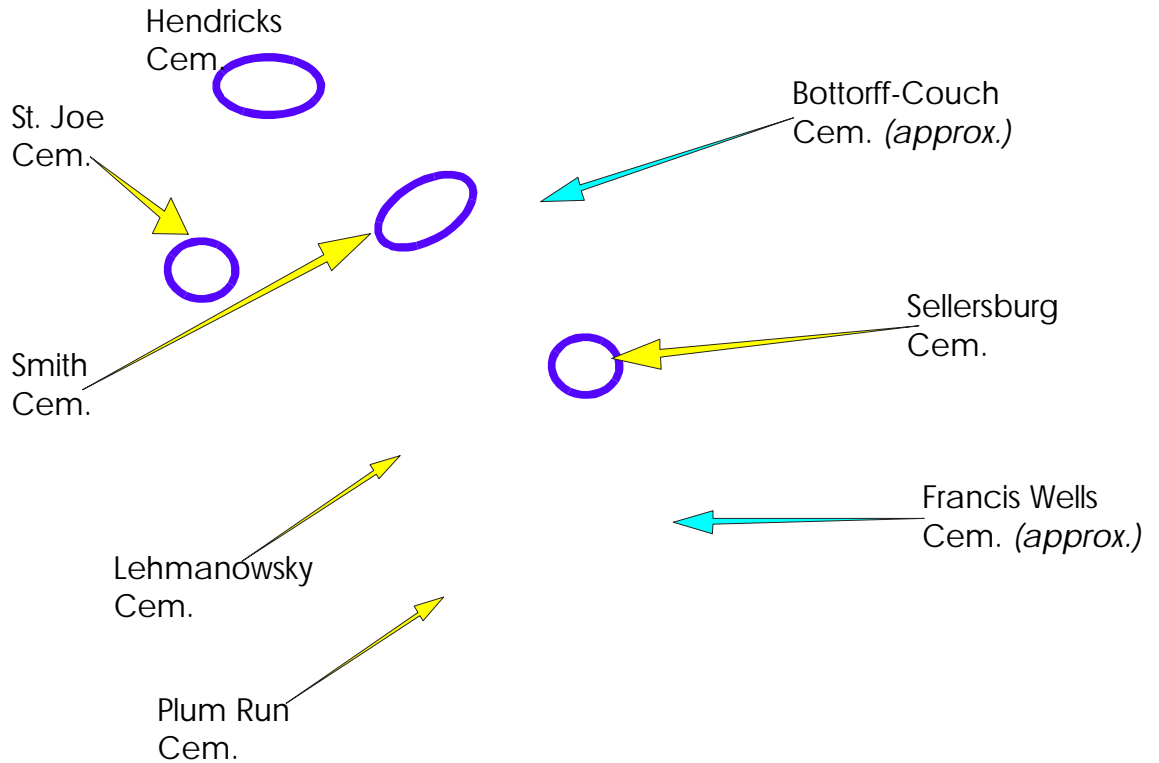

 Silver Creek Cem. is in Charlestown Twp.

### KNOWN CEMETERIES IN SILVER CREEK TWP.:

- |  |  |
|--|--|
| (1) Bottorff/Couch Cemetery  | (6) Phelps Cemetery                      |
| (2) Cremer/Kramer Cemetery   | (7) Plum Run Cemetery                    |
| (3) Cunningham Cemetery  | (8) Sellersburg Cemetery                 |
| (4) Hendricks Cemetery (a/k/a Sarles Cemetery and Hell's Half Acre)                          | (9) Smith Cemetery                       |
| <i>Hopewell Baptist Church Cemetery {see McClintick Cemetery in Jeffersonville Township}</i> | (10) St. Joseph Catholic Church Cemetery |
| (5) Lehmanowsky Cemetery   | (11) Francis Wells Family Cemetery       |
|  | (12) Whalen Cemetery                     |